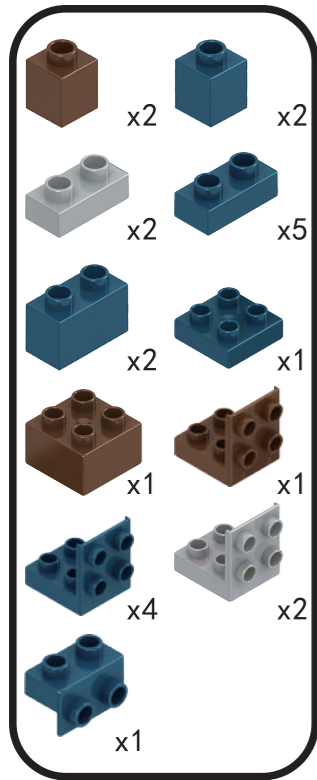

FEELO®

FEELO® BUILDING BLOCKS

FL1682

130pcs

3+

BUILDING BLOCKS

1

-1-

2

-2-

⚠ The gray part is already assembled

3

-3-

4

-4-

5

-5-

6

-6-

9

-9-

10

11

9

-10-

12

10

-11-

13

-12-

Parts configuration diagram (due to the different production batch, some color will differ, please in kind prevail.)