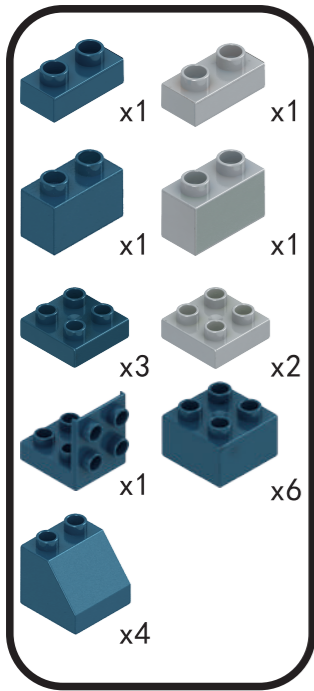

FEELO®

FEELO® BUILDING BLOCKS

FL1682

130pcs

3+

BUILDING BLOCKS

1

-1-

2

-2-

⚠ The gray part is already assembled

3

-3-

4

-4-

5

-5-

6

-6-

9

-9-

10

11

9

-10-

12

10

-11-

13

-12-

Parts configuration diagram (due to the different production batch, some color will differ, please in kind prevail.)